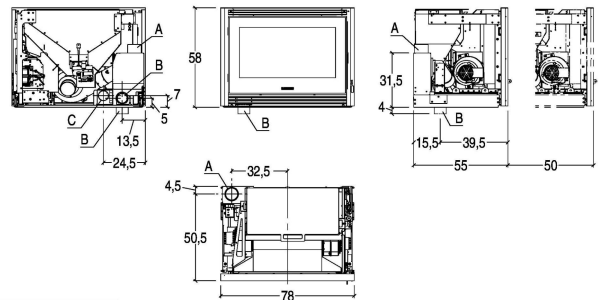

TECHNICAL DETAILS

- Energy efficiency class A+
- Weight kg 120
- Standard flue outlet Ø cm 8
- Model IP 78/58

A	B	C
8 cm	7.5 cm	6 cm